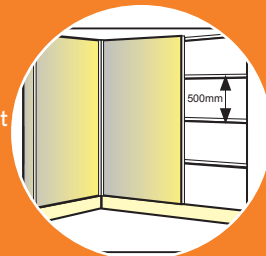

1m Width
2.4m Height
10mm Depth

Class 1 Fire rated - SUITABLE FOR COMMERCIAL AND DOMESTIC USE

 **freefoam**
Building Products

Geo-panel Wide

DIAMOND WHITE STONE
(GE7WDC)

DIAMOND BLACK STONE
(GE7BDC)

BLACK GRANITE
(GE7BGC)

TIMBER BATTENS
45mm x 21mm
Battens if fitted must be at a maximum distance of 500mm apart.

PANEL FIXING
Fit panels 3mm above bath, shower tray or floor. Seal expansion gap with sealant.

PANEL SEALING IN WET AREAS
Seal all tongue and groove joints with sealant. Always seal inside each profile prior to inserting