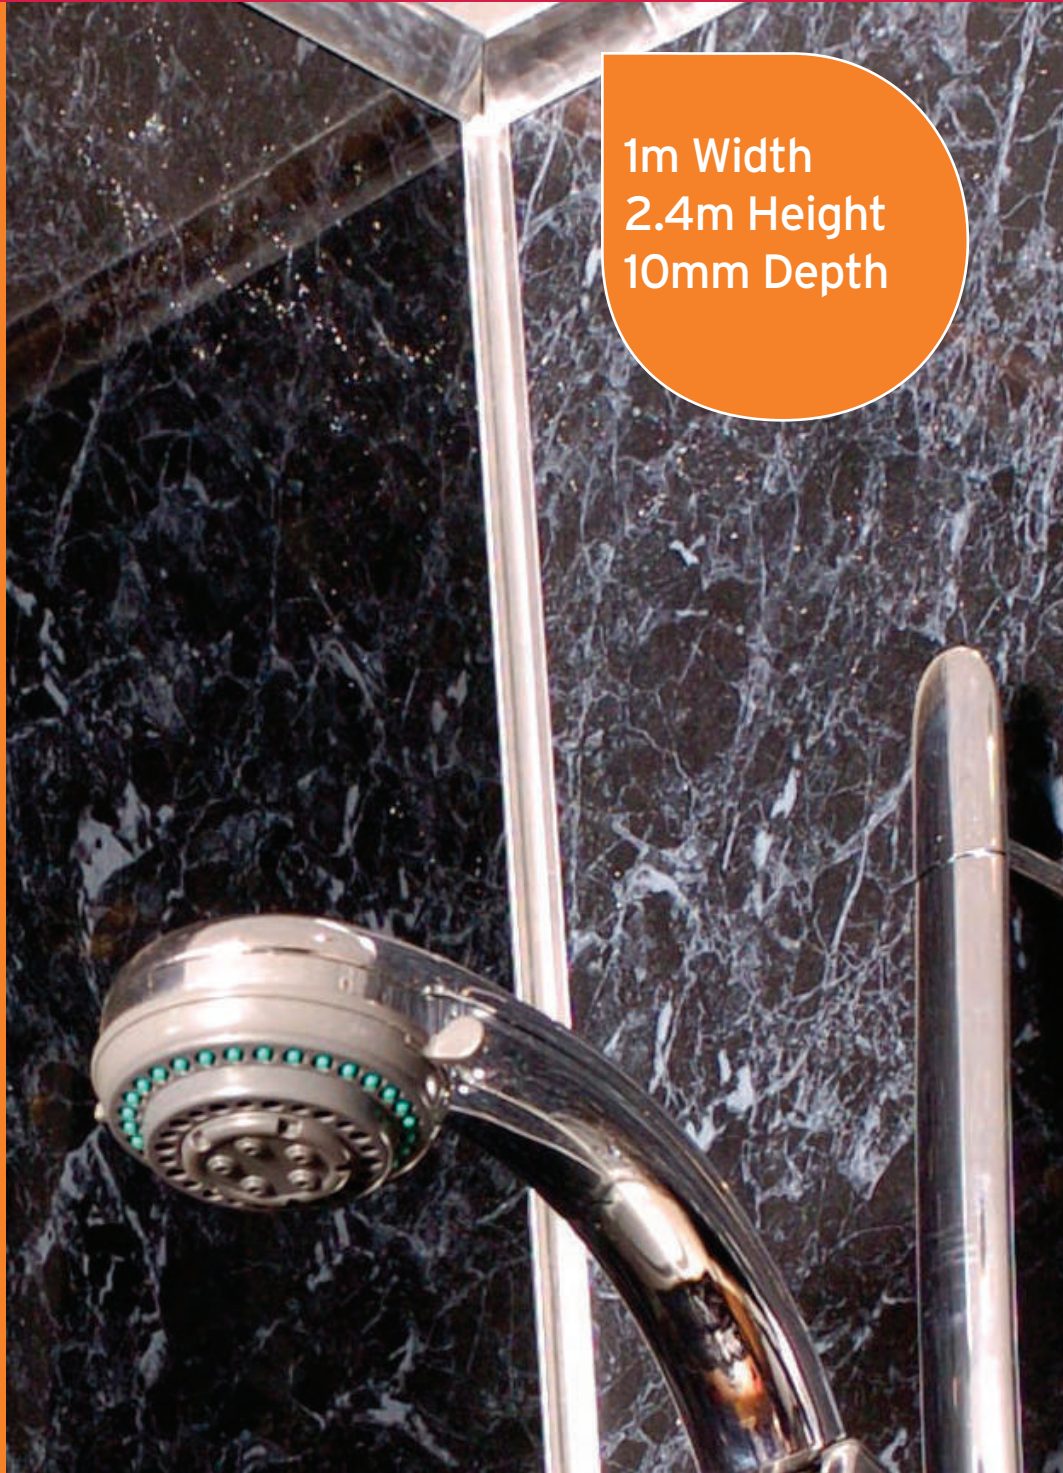

Panelling Made Easy
Easy to Handle and Install
Revolutionary New Design
Waterproof Panels

GEO[®] panel

Geo-panel Wide - 1m Wide Waterproof PVC Panelling

- 1m Wide Waterproof PVC Tongue & Groove panelling
- 100% waterproof PVC core.
- Light and easy to fit.
- No wet trades required.
- Suitable for both wet and dry areas.
- Non-porous, hygienic, mould free.
- Virtually maintenance free wipe clean surface.
- 10 Gloss Finishes.
- No tiling or grouting to discolour or leak.
- 10mm thick, heavy duty recyclable PVC.
- Geo-panel PVC trims available in Gloss White and Bright Silver.

1m Width
2.4m Height
10mm Depth

Class 1 Fire rated - SUITABLE FOR COMMERCIAL AND DOMESTIC USE

 **freefoam**
Building Products

Geo-panel Wide

DIAMOND WHITE STONE
(GE7WDC)

DIAMOND BLACK STONE
(GE7BDC)

BLACK GRANITE
(GE7BGC)

BASE SEAL TRIM
White (GET7BSWH)
Silver (GET7BSSI)

PVC trims available in Gloss White and Bright Silver.

INTERNAL CORNER TRIM
2400mm Used on internal 90° corners with sealant.

White (GET7ICWH)
Silver (GET7ICSI)