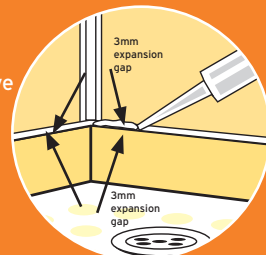

1m Width
2.4m Height
10mm Depth

Class 1 Fire rated - SUITABLE FOR COMMERCIAL AND DOMESTIC USE

 **freefoam**
Building Products

Geo-panel Wide

DIAMOND WHITE STONE
(GE7WDC)

DIAMOND BLACK STONE
(GE7BDC)

BLACK GRANITE
(GE7BGC)

TIMBER BATTENS
45mm x 21mm
Battens if fitted must be at a maximum distance of 500mm apart.

PANEL FIXING
Fit panels 3mm above bath, shower tray or floor. Seal expansion gap with sealant.

PANEL SEALING IN WET AREAS
Seal all tongue and groove joints with sealant. Always seal inside each profile prior to inserting