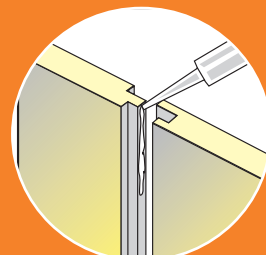

Panelling Made Easy
Easy to Handle and Install
Revolutionary New Design
Waterproof Panels

GEO[®] panel

Geo-panel Wide - 1m Wide Waterproof PVC Panelling

- 1m Wide Waterproof PVC Tongue & Groove panelling
- 100% waterproof PVC core.
- Light and easy to fit.
- No wet trades required.
- Suitable for both wet and dry areas.
- Non-porous, hygienic, mould free.
- Virtually maintenance free wipe clean surface.
- 10 Gloss Finishes.
- No tiling or grouting to discolour or leak.
- 10mm thick, heavy duty recyclable PVC.
- Geo-panel PVC trims available in Gloss White and Bright Silver.

1m Width
2.4m Height
10mm Depth

Class 1 Fire rated - SUITABLE FOR COMMERCIAL AND DOMESTIC USE

 **freefoam**
Building Products

Geo-panel Wide

DIAMOND WHITE STONE
(GE7WDC)

DIAMOND BLACK STONE
(GE7BDC)

BLACK GRANITE
(GE7BGC)

BLACK MARBLE
(GE7BMC)

TRAVERTINE MARBLE
(GE7TRC)

PERGAMON MARBLE
(GE7PMC)

LIGHT GREY MARBLE
(GE7LGM)

IVORY MARBLE
(GE7IMC)

WHITE MARBLE
(GE7WMC)

WHITE
(GE7WHC)

FITTING INSTRUCTIONS

TIMBER BATTENS
45mm x 21mm
Battens if fitted must be at a maximum distance of 500mm apart.

PANEL FIXING
Fit panels 3mm above bath, shower tray or floor. Seal expansion gap with sealant.

PANEL SEALING IN WET AREAS
Seal all tongue and groove joints with sealant. Always seal inside each profile prior to inserting